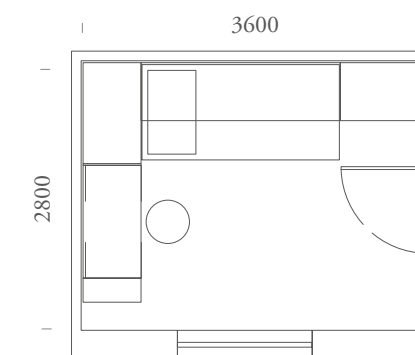

ITEMS:

*Artiko bed / T53-T54 handle /
Terry chair Lacquered Smeraldo*

FINITURE / FINISHES:

SPAZIO:

10m²

Particolare su zona studio sotto ponte, con fianco libreria a sx e colonna Duplo con fianco finestra a dx.

Detail of study station under the bridge with library side on the left and Duplo cabinet on the right with window side.