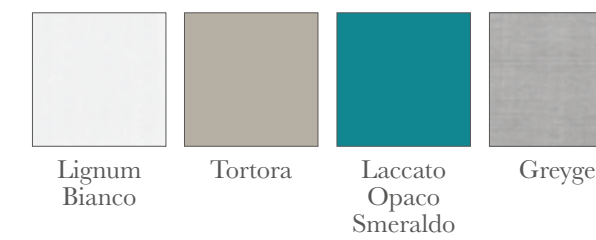

Items:
Tablet-Side bed / T57 handle knob /
Coral chair with wheels Fabric 408 Ecrù

Finiture / Finishes:

Lignum
Bianco

Tortora

Laccato
Opaco
Smeraldo

Greyge

Particolare sagoma
testiera letto Tablet-Side.

*Detail of headboard
Tablet-Side shape.*