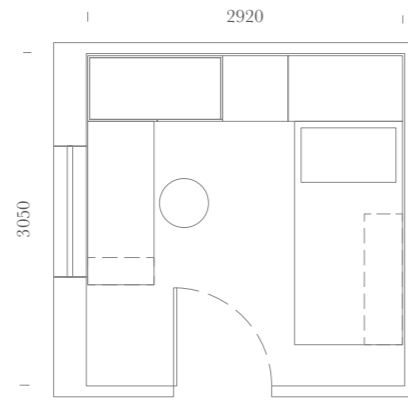

LETTI A TERRA

0 5

SPAZIO: 9m²

Elementi:

Divano letto Paf / Maniglia T30-T31 / Sedia Skin Bianca

Items:

Paf sofa bed / T30-T31 handle / Skin Chair Bianca

Finiture / Finishes:

Corner wardrobe open, with internal hanging rods and lighting.